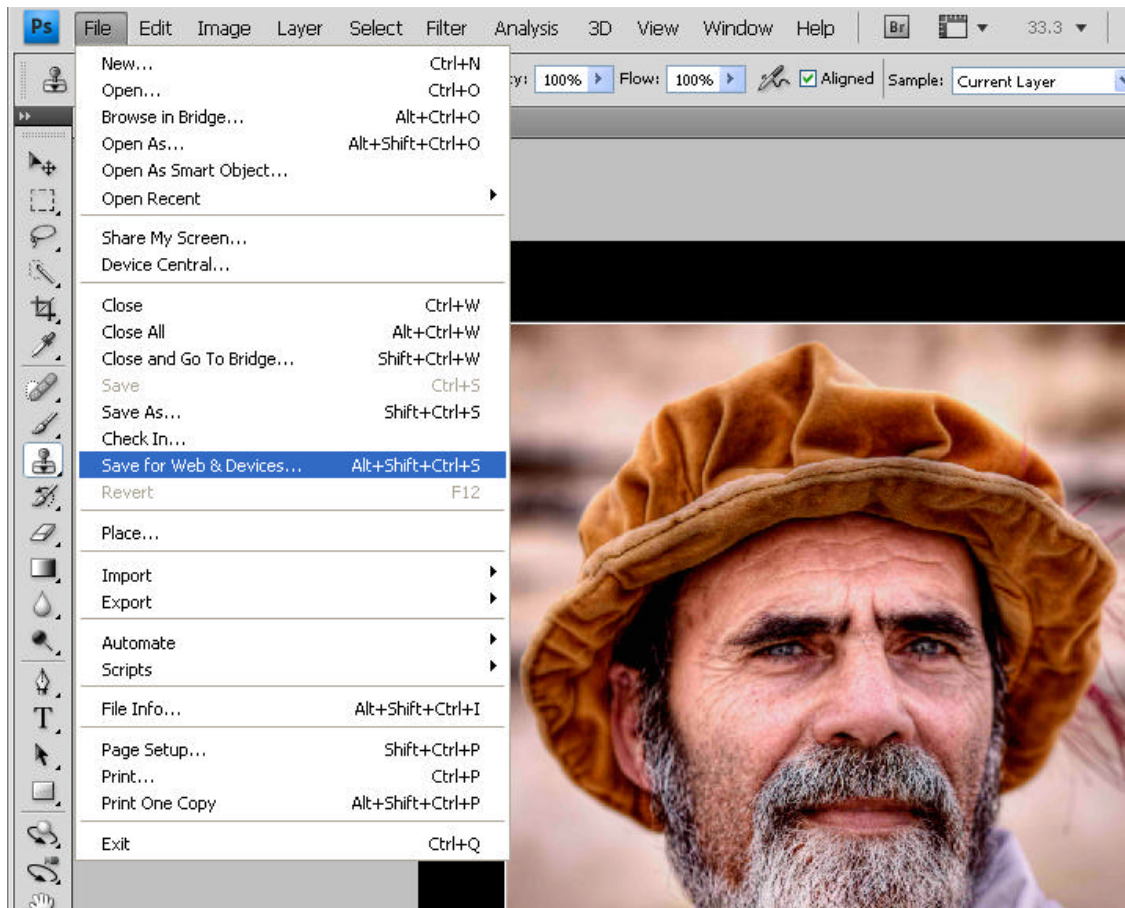

## 2. Make sure to select the **JPEG** format, and set the quality to **80** (in order to reduce the image size).

3. Change the resolution of the longest side to 1000 pixels.

4. Click on Save to save your image in the desired location.